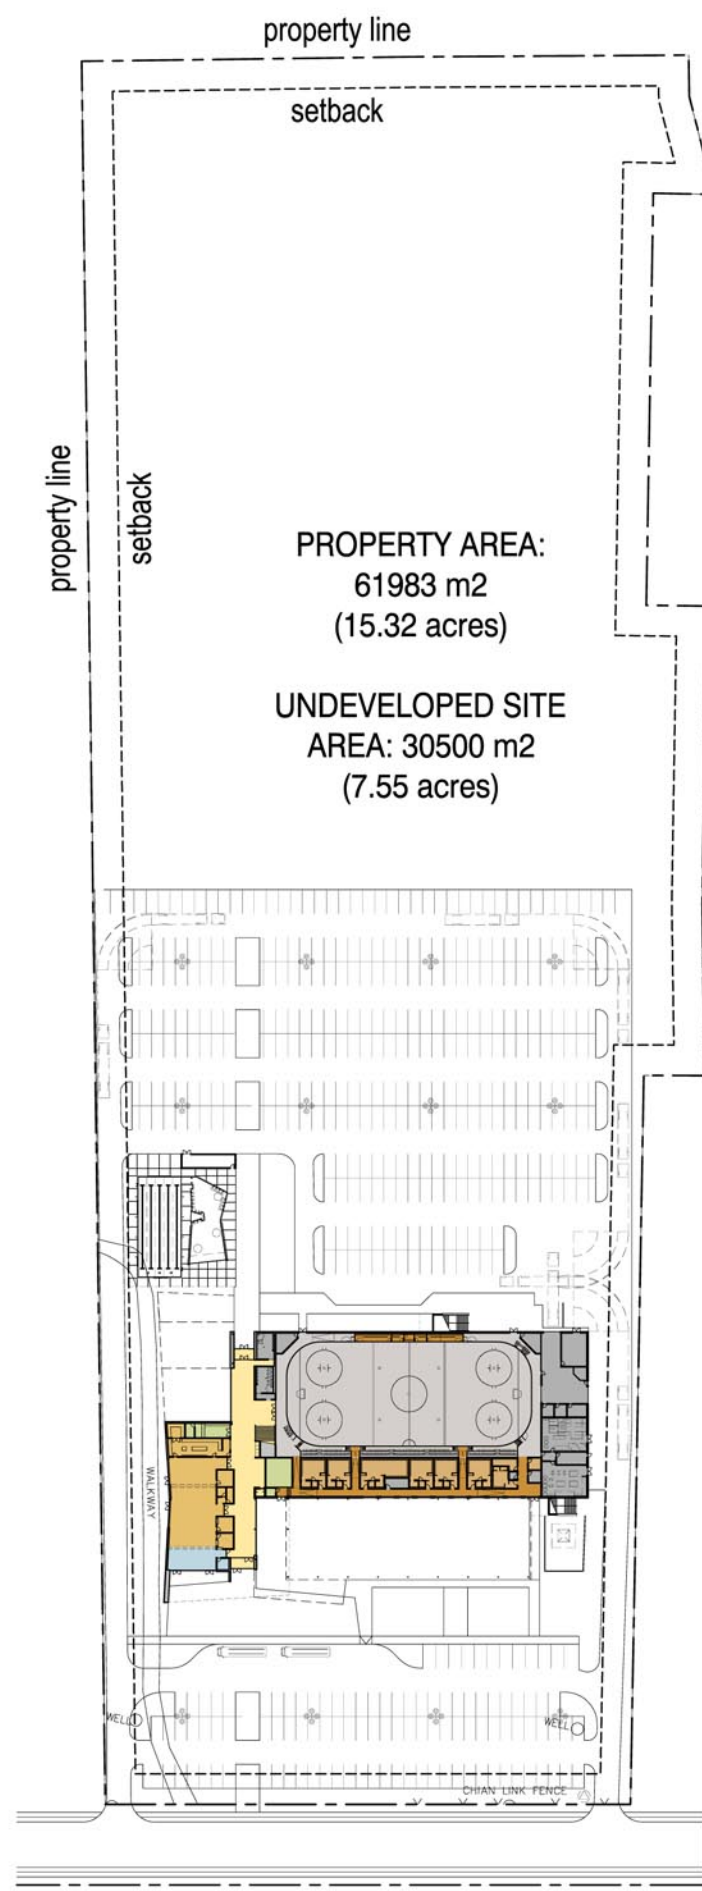

PARKING AREA:
14800 m² (3.6 acres)

BUILT AREA:
18600 m² (4.1 acres)

site plan
1:1000

phase 1

curling
1370sm

library
193sm

fitness
260sm

site plan
1:2000