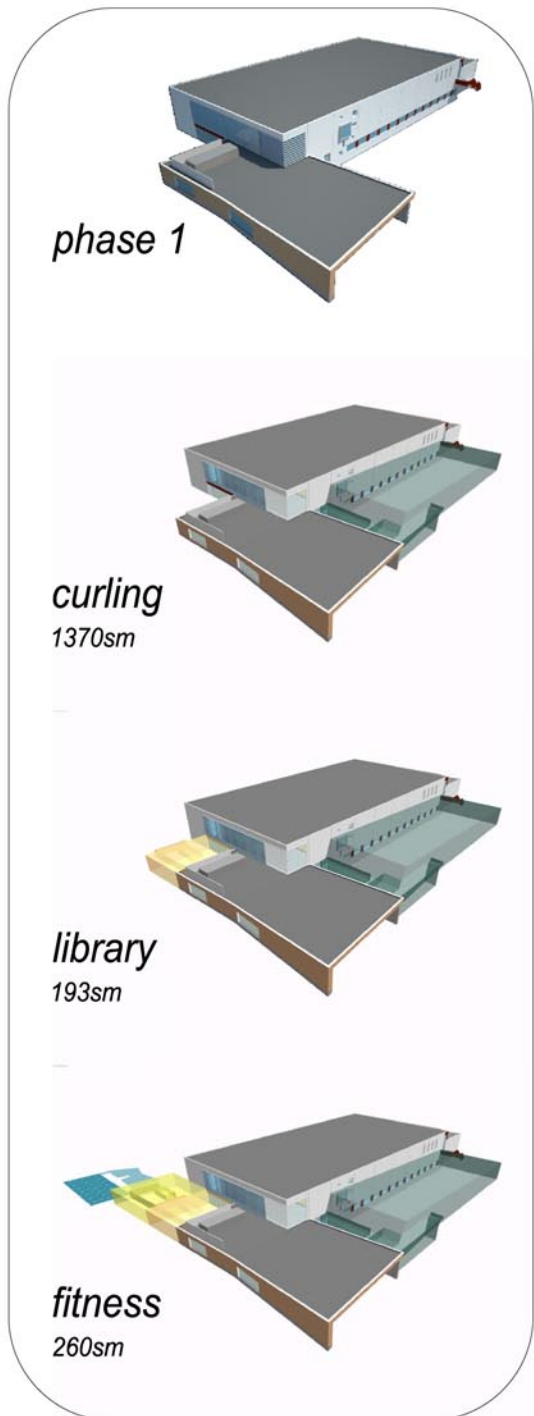

PARKING AREA:
14800 m² (3.6 acres)

BUILT AREA:
18600 m² (4.1 acres)

site plan
1:1000

phase 1

curling
1370sm

library
193sm

fitness
260sm

site plan
1:2000